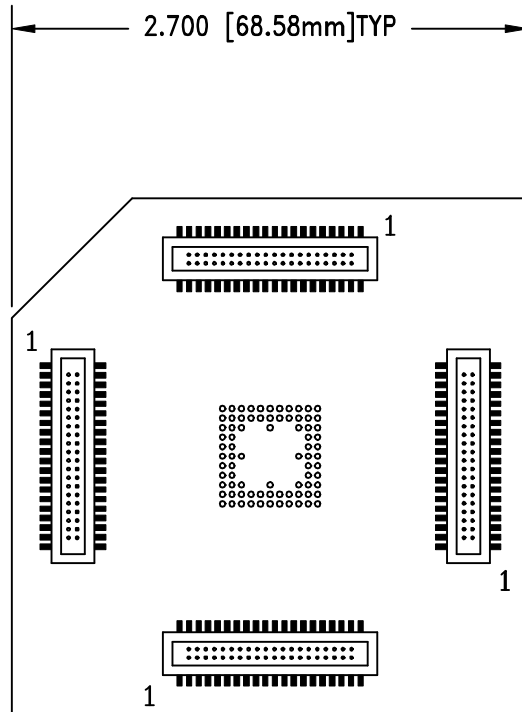

F5724

DOD 35724

ALL DIMENSIONS ARE IN INCHES UNLESS OTHERWISE SPECIFIED

Emulation Technology, Inc.
 — VLSI and SMT ADAPTERS and ACCESSORIES —

2344 Walsh Avenue, Bldg. F
 Santa Clara, Ca 95051

TEL:(408)982-0660
 FAX:(408)982-0664

SHEET: 1 OF 1	DATE: 10/28/99	REVISION:	ASSEMBLY DRAWING
CHECKED: PAULA OLSON	DRAWN: JAMES GOUVEIA	ITEM: AS-V-140Y/NOHAU	DESCRIPTION: AS-C161-QF14YAM-NOHAU
DO NOT SCALE DRAWING			

NO.	ITEM	DESCRIPTION	QTY.
1	AX-80Q14-NOH	TOP SUB ASSEMBLY	1
2	EP5080QF14YAM	BOTTOM SUB ASSEMBLY	1