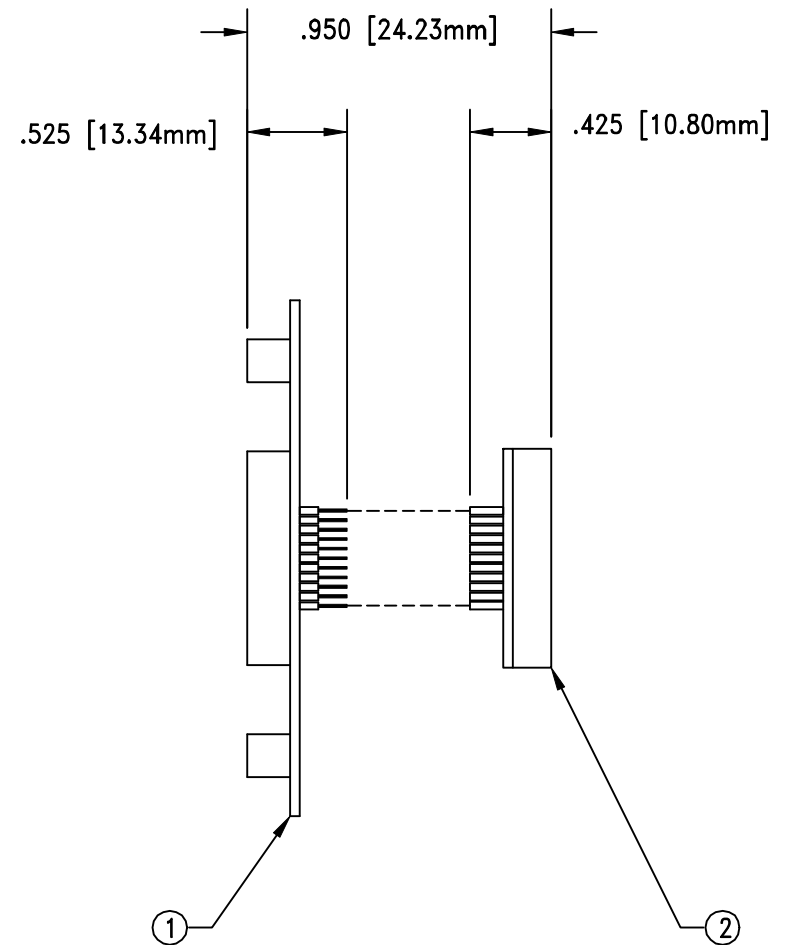

F5724

DOD 35724

ALL DIMENSIONS ARE IN INCHES UNLESS OTHERWISE SPECIFIED

Emulation Technology, Inc.
 — VLSI and SMT ADAPTERS and ACCESSORIES —

2344 Walsh Avenue, Bldg. F
 Santa Clara, Ca 95051

TEL:(408)982-0660
 FAX:(408)982-0664

SHEET: 1 OF 1	DATE: 10/28/99	REVISION:	ASSEMBLY DRAWING
CHECKED: PAULA OLSON	DRAWN: JAMES GOUVEIA	ITEM: AS-V-140Y/NOHAU	DESCRIPTION: AS-C161-QF14YAM-NOHAU
DO NOT SCALE DRAWING			

NO.	ITEM	DESCRIPTION	QTY.
1	AX-80Q14-NOH	TOP SUB ASSEMBLY	1
2	EP5080QF14YAM	BOTTOM SUB ASSEMBLY	1