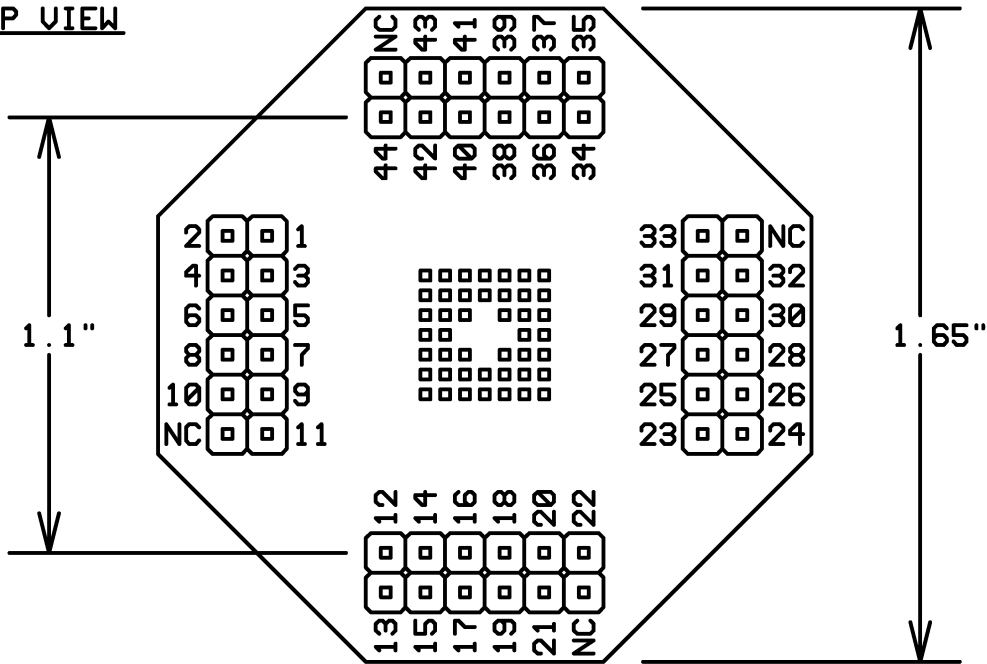

# WINSLOW INTERNATIONAL NOHAU CUSTOM ADAPTER

- W2471 Issue 2

## TOP VIEW

## SIDE VIEW